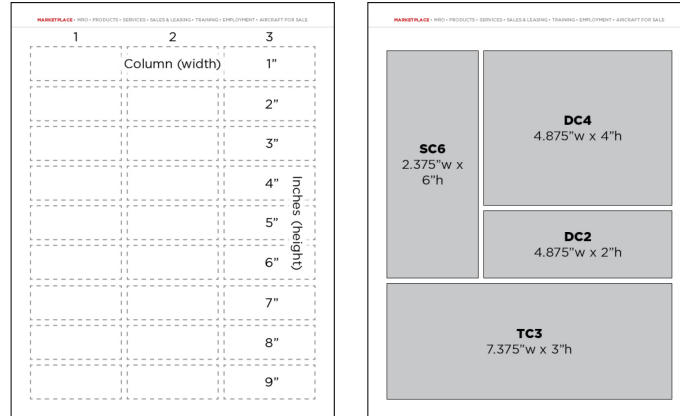

MARKETPLACE MAGAZINE DISPLAY SPECS

Ad Zone	Ad Size	Rate	Ad Zone	Ad Size	Rate	Ad Zone	Ad Size	Rate
SC1	2.375" w x 1" h	$230	DC1	4.875" w x 1" h	$460	TC1	7.375" w x 1" h	$690
SC2	2.375" w x 2" h	$4460	DC2	4.875" w x 2" h	$920	TC2	7.375" w x 2" h	$1,380
SC3	2.375" w x 3" h	$690	DC3	4.875" w x 3" h	$1,380	TC3	7.375" w x 3" h	$2,070
SC4	2.375" w x 4" h	$920	DC4	4.875" w x 4" h	$1,840	TC4	7.375" w x 4" h	$2,760
SC5	2.375" w x 5" h	$1,150	DC5	4.875" w x 5" h	$2,300	TC5	7.375" w x 5" h	$3,450
SC6	2.375" w x 6" h	$1,380	DC6	4.875" w x 6" h	$2,760	TC6	7.375" w x 6" h	$4,140
SC7	2.375" w x 7" h	$1,610	DC7	4.875" w x 7" h	$3,220	TC7	7.375" w x 7" h	$4,830
SC8	2.375" w x 8" h	$1,840	DC8	4.875" w x 8" h	$3,680	TC8	7.375" w x 8" h	$5,520
SC9	2.375" w x 9" h	$2,070	DC9	4.875" w x 9" h	$4,140	TC9	7.375" w x 9" h	$6,210

For Advertising Inquiries: Call Toll Free 866.834.1114

Associate Publisher **Derek Kast**, derek@mhmpub.com | Classified Advertising Manager **Carla McKay**, carla@mhmpub.com