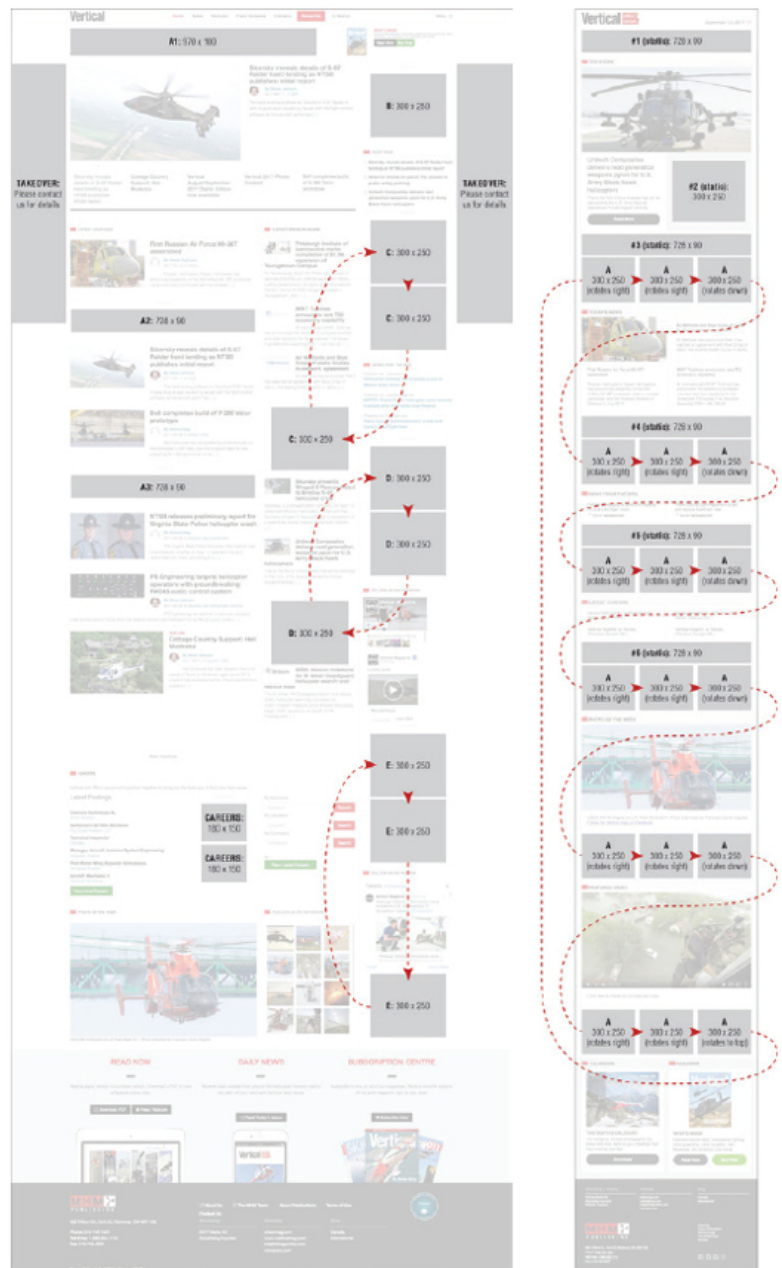

SKIES WEBSITE

Ad Placement	Size (pixels)	Rates
Take over		\$3020
A1	970x100	\$1070
A2	728x900	\$940
A3	728x900	\$810
B	300x250	\$1350
C	300x250	\$490
D	300x250	\$455
E	300x250	\$405

SKIES DAILY NEWS

Ad Placement	Size (pixels)	Rates
P1	728x90	\$1020
P2	300x250	\$1298
P3	728x90	\$942
P4	728x90	\$835
P5	728x90	\$725
P6	728x90	\$695
A (rotates)	300x250	\$485