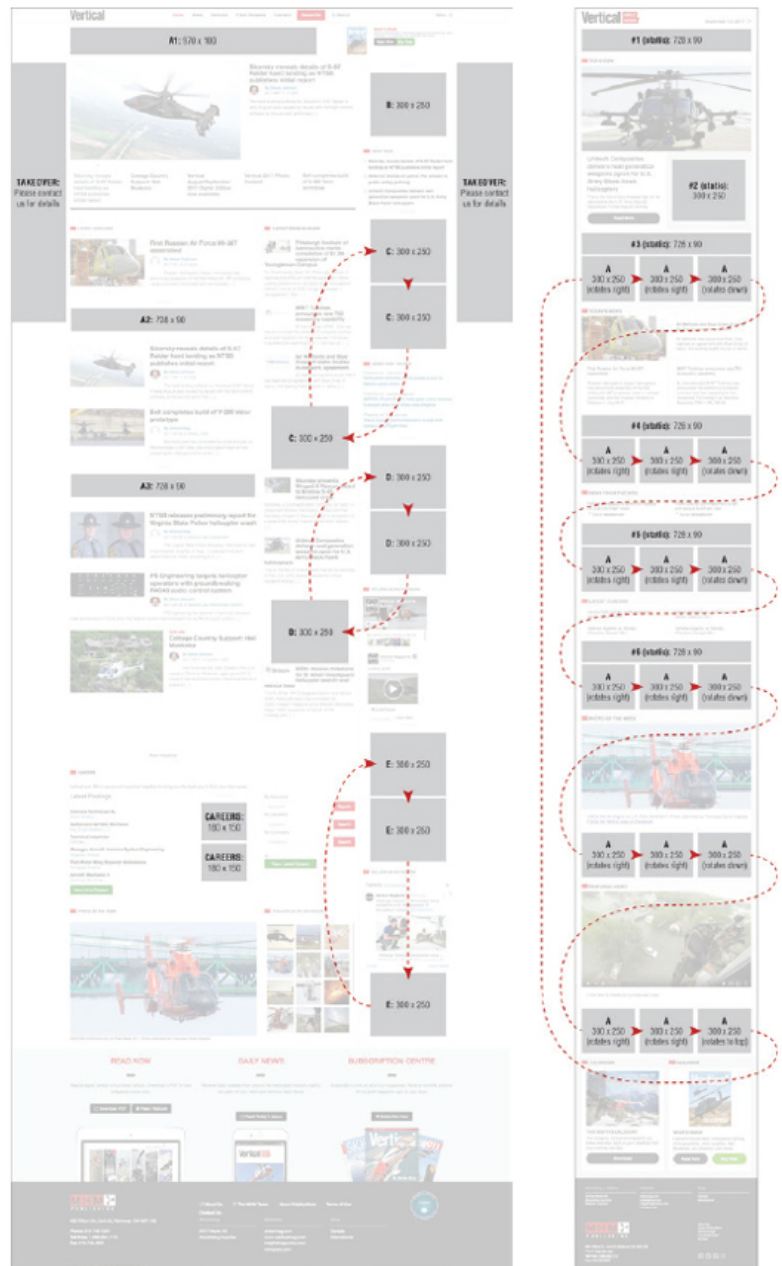

VERTICAL WEBSITE

Ad Placement	Size (pixels)	Rates
Take over		\$5,400
A1	970x100	\$2,200
A2	728x900	\$1,970
A3	728x900	\$1,730
B	300x250	\$1,955
C	300x250	\$1,300
D	300x250	\$1,030
E	300x250	\$785
Careers	180x150	\$325

VERTICAL DAILY NEWS

Ad Placement	Size (pixels)	Rates
P1 (static)	728x90	\$3,085
P2 (static)	300x250	\$2,850
P3 (static)	728x90	\$2,730
P4 (static)	728x90	\$2,480
P5 (static)	728x90	\$2,165
P6 (static)	728x90	\$1,830
A (rotates)	300x250	\$1,350