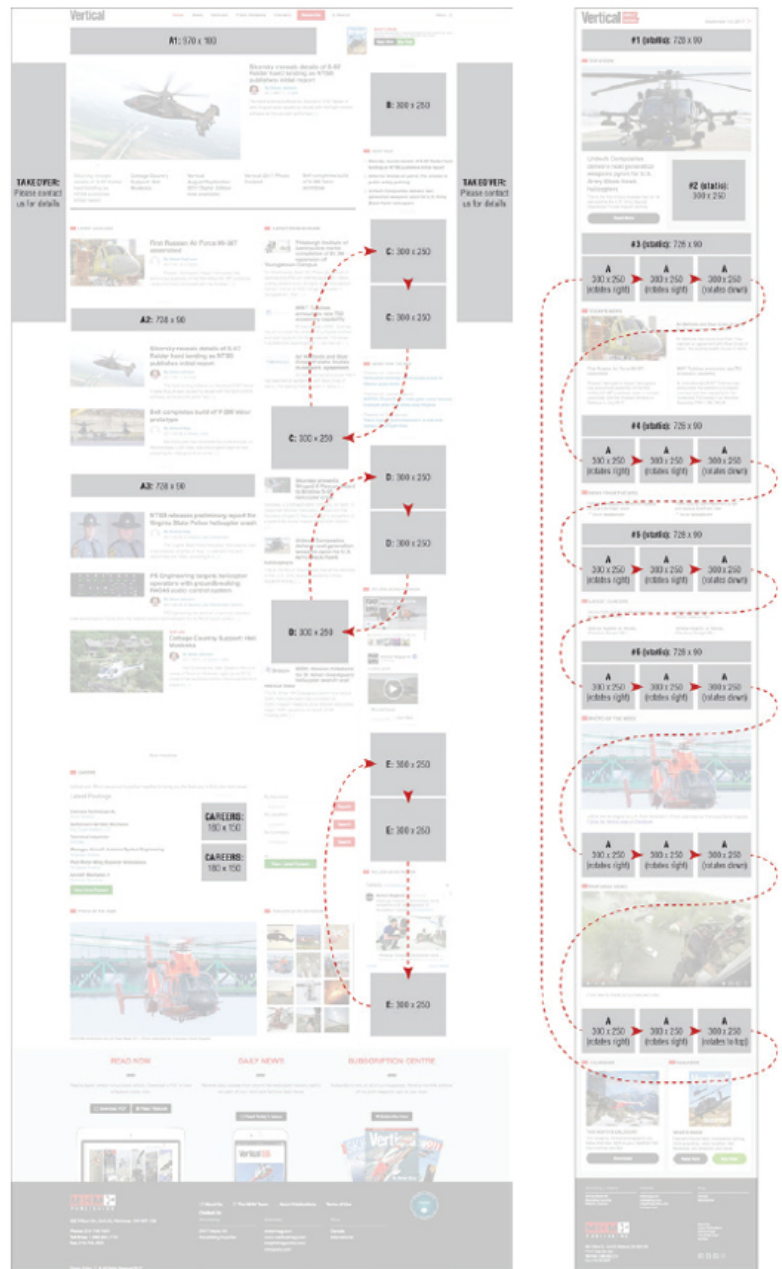

VERTICAL WEBSITE

Ad Placement	Size (pixels)	Resolution
A1	970x100	72dpi
A2	728x900	72dpi
A3	728x900	72dpi
B/C/D/E	300x250	72dpi
Careers	180x150	72dpi
Take over		72dpi

VERTICAL DAILY NEWS

Ad Placement	Size (pixels)	Resolution
Email P1	728x90	72dpi
Email P2	300x250	72dpi
Email P3	728x90	72dpi
Email P4	728x90	72dpi
Email P5	728x90	72dpi
Email P6	728x90	72dpi
Email A (rotates)	300x250	72dpi