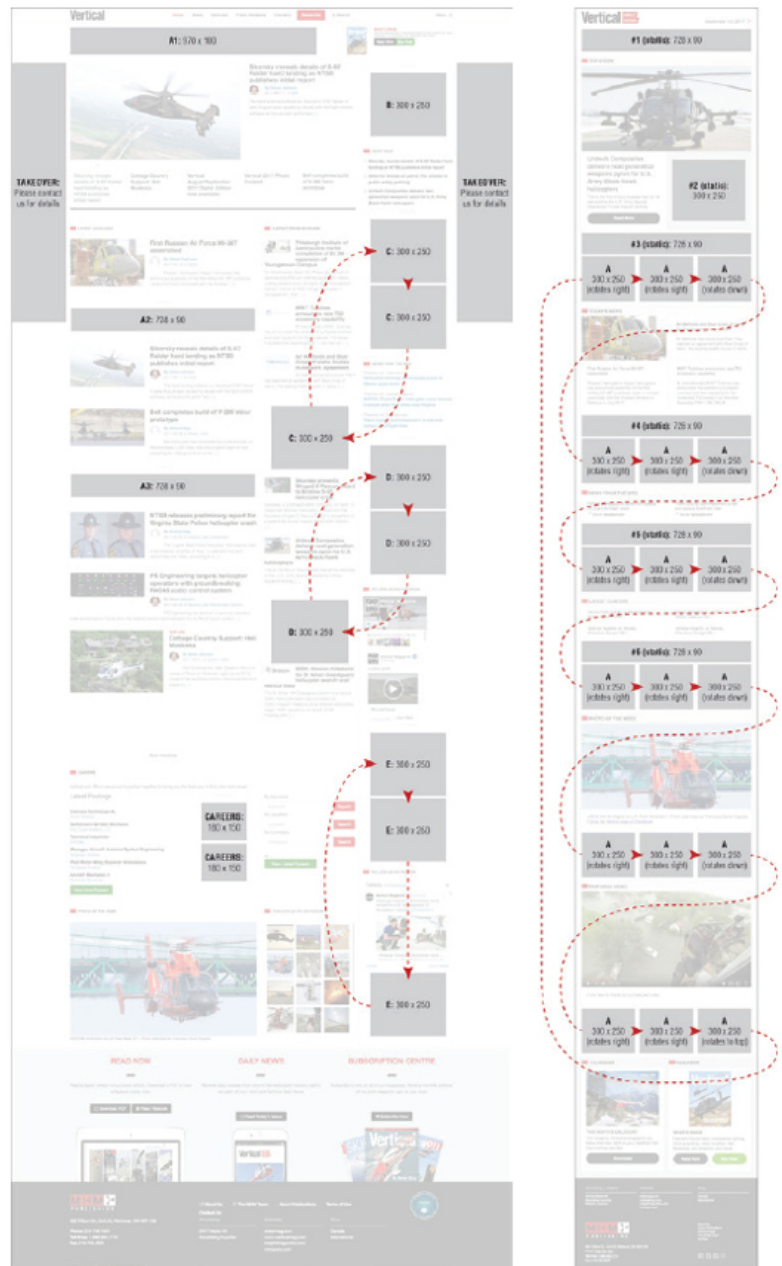

VERTICAL WEBSITE

Ad Placement	Size (pixels)	Resolution
A1	970x100	72dpi
A2	728x90	72dpi
A3	728x90	72dpi
B/C/D/E	300x250	72dpi
Careers	180x150	72dpi
Take over		72dpi

VERTICAL DAILY NEWS

Ad Placement	Size (pixels)	Resolution
Email P1	728x90	72dpi
Email P2	300x250	72dpi
Email P3	728x90	72dpi
Email P4	728x90	72dpi
Email P5	728x90	72dpi
Email P6	728x90	72dpi
Email A (rotates)	300x250	72dpi