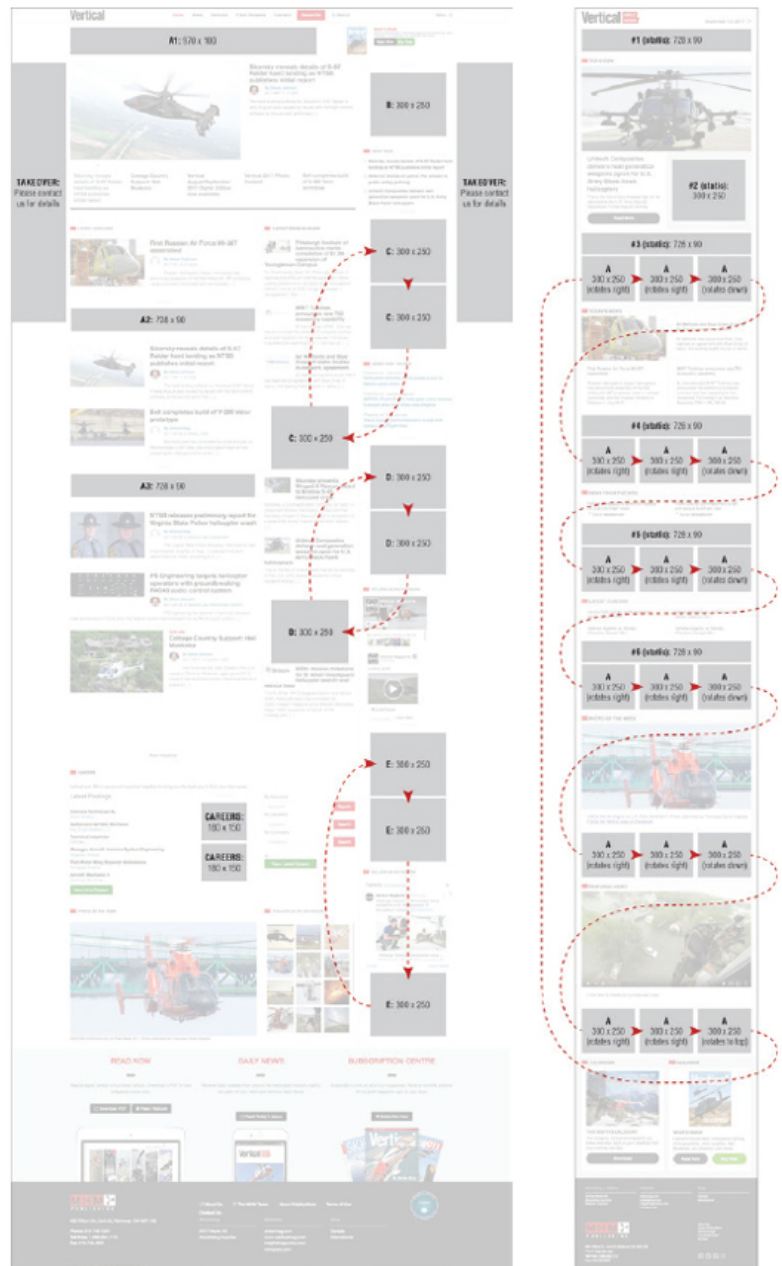

VERTICAL WEBSITE

Ad Placement	Size (pixels)	Resolution
A1	970x100	72dpi
A2	728x900	72dpi
A3	728x900	72dpi
B/C/D/E	300x250	72dpi
Careers	180x150	72dpi
Take over		72dpi

VERTICAL DAILY NEWS

Ad Placement	Size (pixels)	Resolution
Email P1	728x90	72dpi
Email P2	300x250	72dpi
Email P3	728x90	72dpi
Email P4	728x90	72dpi
Email P5	728x90	72dpi
Email P6	728x90	72dpi
Email A (rotates)	300x250	72dpi