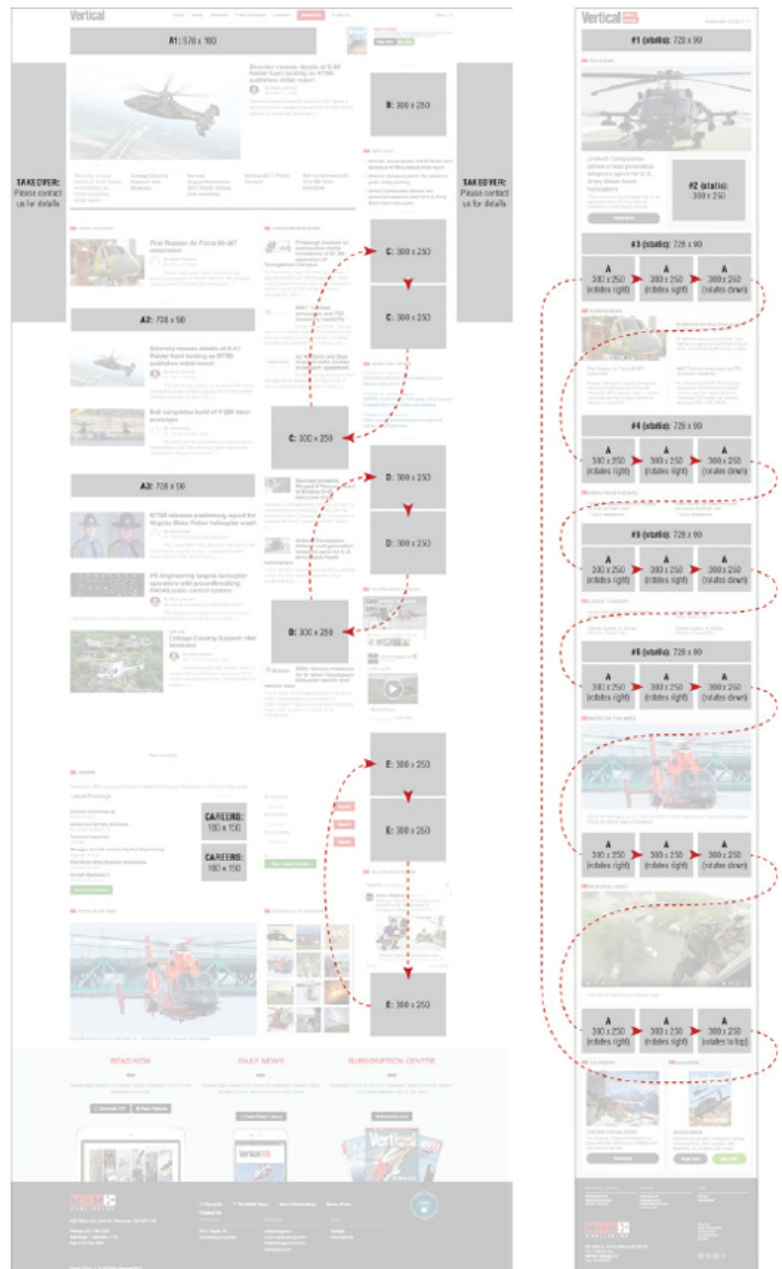

VERTICAL ONLINE

Ad Placement	Size (pixels)	Resolution
A1	970x100	72dpi
A2	728x900	72dpi
A3	728x900	72dpi
B/C/D/E	300x250	72dpi

VERTICAL EMAIL

Ad Placement	Size (pixels)	Resolution
Email P1	728x90	72dpi
Email P2	300x250	72dpi
Email P3	728x90	72dpi
Email P5	728x90	72dpi
Email P6	728x90	72dpi
Email A (rotates)	300x250	72dpi